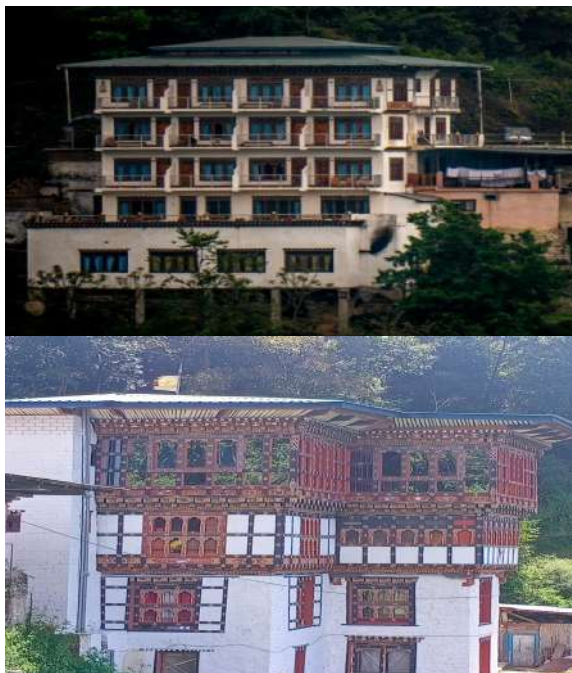

TASHI NINGAY GUEST HOUSE

Type of Rooms & Rates;

Tourist

- i. Queen size Bed Room: Nu. 2,500.00
- ii. Twin Bed Room: Nu. 2,500.00
- iii. Single Bed Room: Nu. 2500.00

National

- i. Queen size bed Room: Nu. 2,500.00
- ii. Twin Bed Room: Nu. 1,500.00
- iii. Single Bed Room: Nu. 1,200.00
- iv. Double Bed Room: Nu. 900.00
- v. Single Bed Room: Nu. 700.00

**Subjected to 10% BST & Service charges

[Cont. No. 17666103]